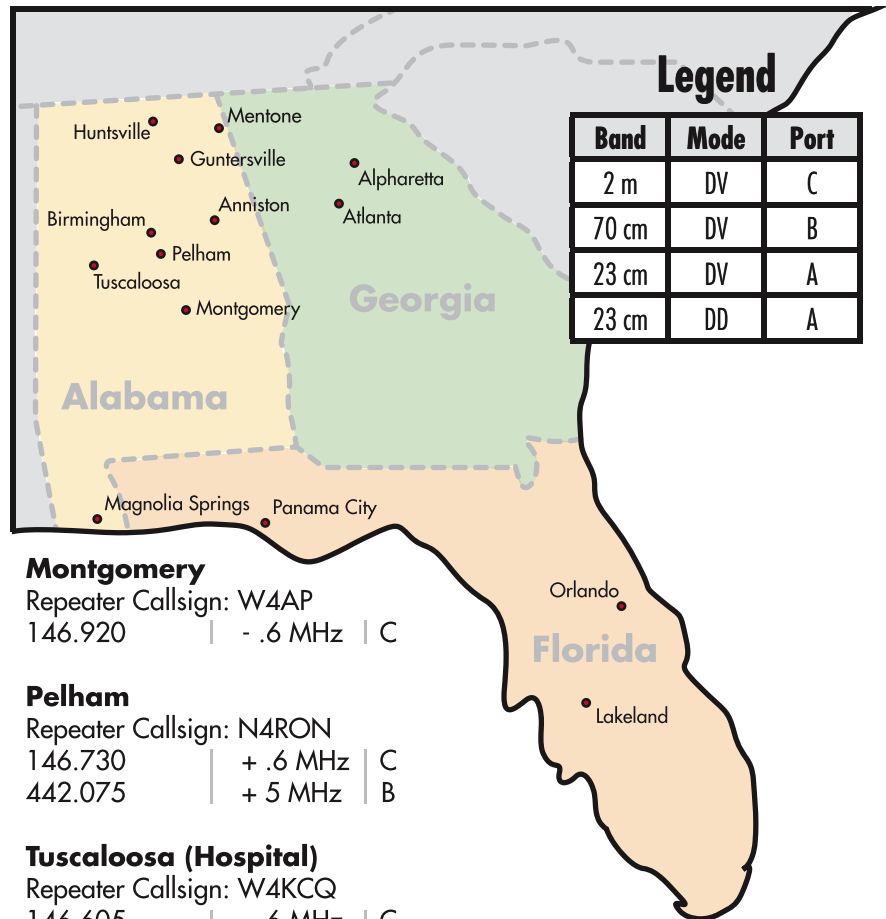

Southeastern U.S. D-STAR Repeater Directory

As of February, 2007

ALABAMA

Anniston/Cheaha Mountain

Repeater Callsign: WB4GNA
145.300 | -.6 MHz | C
442.425 | + 5 MHz | B
1285.000 | - 12 MHz | A
DD. 1251.000 | Simplex | A

Birmingham

Repeater Callsign: K4DSO
145.410 | -.6 MHz | C
443.200 | + 5 MHz | B
1283.400 | - 12 MHz | A
DD. 1250.000 | Simplex | A

Guntersville

Repeater Callsign: K14RYX
145.140 | -.6 MHz | C

Huntsville

Repeater Callsign: K14PPF
145.430 | -.6 MHz | C
443.375 | + 5 MHz | B
1284.000 | - 12 MHz | A
DD. 1251.800 | Simplex | A

Huntsville (Experimental)

Repeater Callsign: K14QMQ
145.360 | +.6 MHz | C
443.425 | + 5 MHz | B
1285.000 | - 12 MHz | A
DD. 1251.000 | Simplex | A

Magnolia Springs

Repeater Callsign: K14SAZ
145.310 | -.6 MHz | C
444.300 | + 5 MHz | B
1285.000 | - 12 MHz | A
DD. 1251.000 | Simplex | A

Mentone

Repeater Callsign: K14SAY
145.440 | -.6 MHz | C
443.325 | + 5 MHz | B
1285.000 | - 12 MHz | A
DD. 1251.000 | Simplex | A

Legend

Band	Mode	Port
2 m	DV	C
70 cm	DV	B
23 cm	DV	A
23 cm	DD	A

Montgomery

Repeater Callsign: W4AP
146.920 | -.6 MHz | C

Pelham

Repeater Callsign: N4RON
146.730 | +.6 MHz | C
442.075 | + 5 MHz | B

Tuscaloosa (Hospital)

Repeater Callsign: W4KCQ
146.605 | -.6 MHz | C
444.075 | + 5 MHz | B
1284.400 | - 12 MHz | A
DD. 1249.000 | Simplex | A

Tuscaloosa (Tall Tower)

Repeater Callsign: W4TTR
145.350 | -.6 MHz | C
442.900 | + 5 MHz | B
1287.95 | - 12 MHz | A
DD. 1248.200 | Simplex | A

FLORIDA

Lakeland

Repeater Callsign: WB4OMG
441.975 | + 5 MHz | B

Orlando

Repeater Callsign: K1XC
146.82 | -.6 MHz | C
443.275 | + 5 MHz | B
1271.000 | + 14 MHz | A
DD. 1259.000 | Simplex | A

Panama City

Repeater Callsign: KC4IHG
147.075 | +.6 MHz | C
444.525 | + 5 MHz | B

GEORGIA

Alpharetta/Cumming

Repeater Callsign: K14SBA
145.190 | -.6 MHz | C
444.350 | + 5 MHz | B
1284.400 | - 12 MHz | A
DD. 1250.000 | Simplex | A

Atlanta

Repeater Callsign: W4DOC
145.350 | -.6 MHz | C
444.500 | + 5 MHz | B
1291.000 | - 20 MHz | A
DD. 1253.000 | Simplex | A

DIGITAL

ICOM®