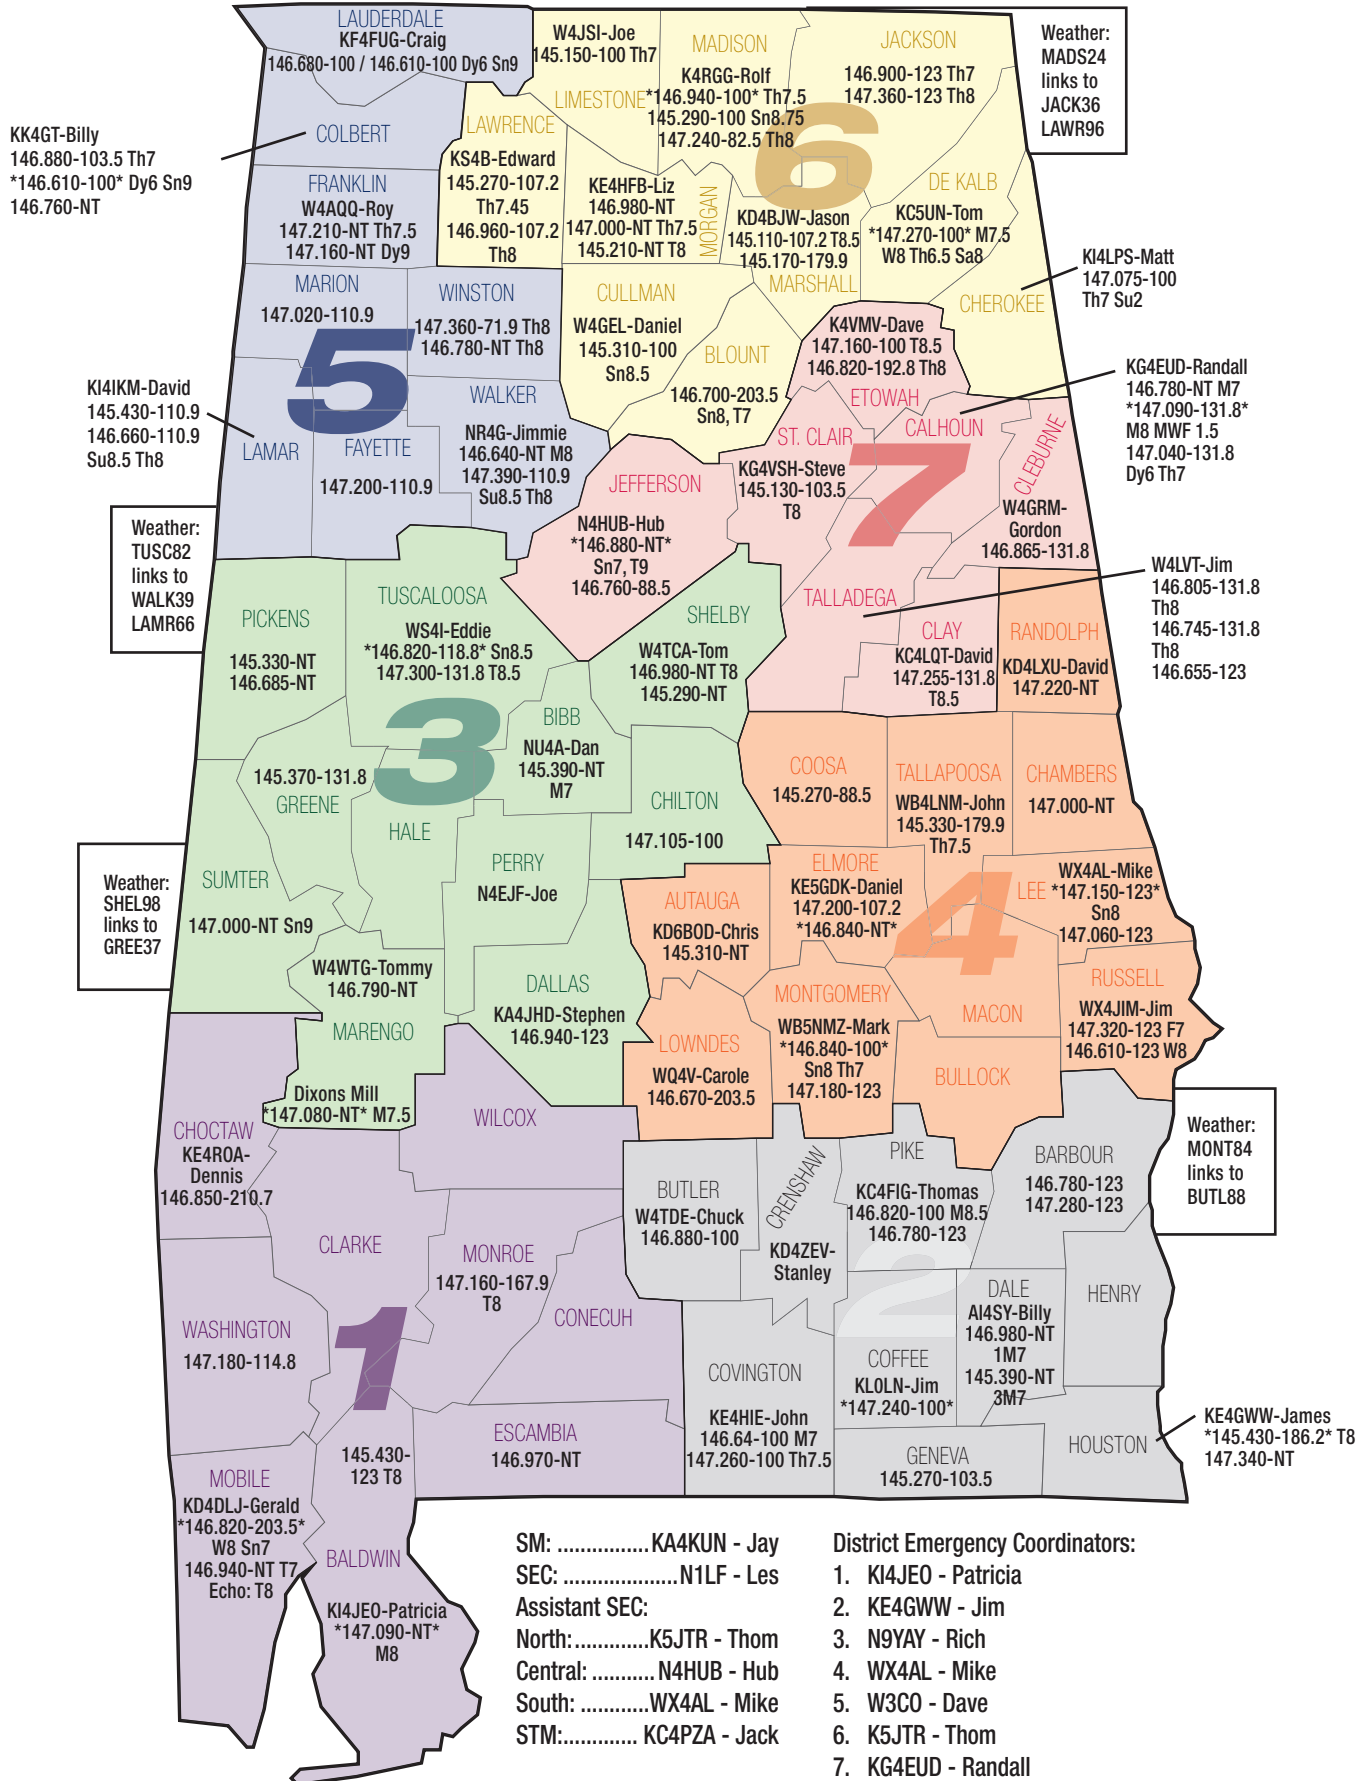

# Amateur Radio Emergency Service Emergency Coordinators

Repeaters: Frequency-Tone. If Local Net: Day of Week/Time.  
Asterisks (\*) surrounding call letters indicate a regional or area primary repeater.

SM: .....KA4KUN - Jay  
 SEC: .....N1LF - Les  
 Assistant SEC:  
 North: .....K5JTR - Thom  
 Central: .....N4HUB - Hub  
 South: .....WX4AL - Mike  
 STM: .....KC4PZA - Jack

District Emergency Coordinators:  
 1. KI4JEO - Patricia  
 2. KE4GWW - Jim  
 3. N9YAY - Rich  
 4. WX4AL - Mike  
 5. W3CO - Dave  
 6. K5JTR - Thom  
 7. KG4EUD - Randall